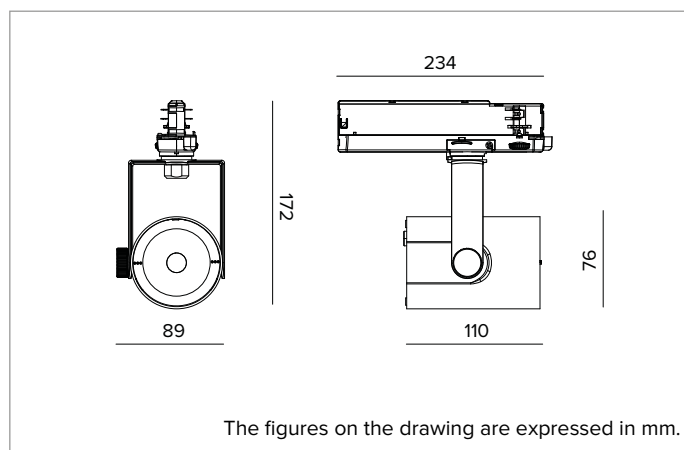

SOURCE

High efficiency Chip on Board LED Ra90. Ra97 on request.

Energy efficiency class: F

Nominal power: 9,3W

Nominal flux: 957lm

Colour rendering index: 90

Rf: 92

Rg: 101

CCT nominal: 3000K

Lifetime (L80/B10): >50000h tq +25°C

ILLUMINOTECHNICAL CHARACTERISTICS

Optical grade PMMA TIR lens. Interchangeable lenses available as accessories (excluding the Narrow Spot optic).

Optic: LENS

Beam angles: NSP

Optical efficiency: 88%

Fixture flux: 841lm

Luminous efficacy: 79lm/W

Photobiological safety: Compliant with RG1 low risk group

MECHANICAL CHARACTERISTICS

Painted die-cast aluminium body. Black painted polycarbonate front ring. Adjustable from 0° to -90° on the vertical plane and 359° on the horizontal plane. Mechanical beam locking system on the vertical plane and friction beam locking system on the horizontal plane. The centre of gravity always remains in axis with the track regardless of the aiming.

Colour and finish: Plaster white

Dimensions: 75

Weight: 0.53Kg

Degree of protection: IP20

ELECTRICAL CHARACTERISTICS

CASAMBI electronic driver integrated into the track adapter.

Fixture Power: 11W

Power supply: 220-240Vac 50/60Hz

Insulation Class: CLASS 2

Type of driver / Control: CASAMBI

Driver included: YES

Class F: YES

SAFE FLICKER: PstLM=<1 and SVM=<0.4 (IEC TR 61547-1 and IEC TR 63158), to ensure a more comfortable and safe light

Ambient temperature: 0°C / +25°C

INSTALLATION

Electrified track mounting. Optical accessories that can be installed with a support ring are available.

NOTES

110-277Vac version available on request. Commissioning of the control system via free APP; the intervention of a specialist technician can be quoted on request.

WARRANTY

5 years.

WARNING

Luminaire designed for disposal/recycling at end-of-life. Replaceable (LED only) light source by a professional. Replaceable control gear by a professional.

Due to the technological evolution of the electronic components, the data provided may be updated, and as such, confirmation must be requested during the order process.

Luminous flux and power supply have +/-10% tolerances with respect to the indicated value. tq +25°C (CIE 121).

We reserve the right to make technical changes.

Targetti Sankey S.r.l.
Via Pratese, 164
50145 Firenze - Italy
Tel: +39 055 37911
targetti.com
targetti@targetti.com

CCIAA Firenze
Share Capital:
€ 500.000,00
VAT N. (IT):
01537660480
R.E.A: FI-275656

TARGETTI