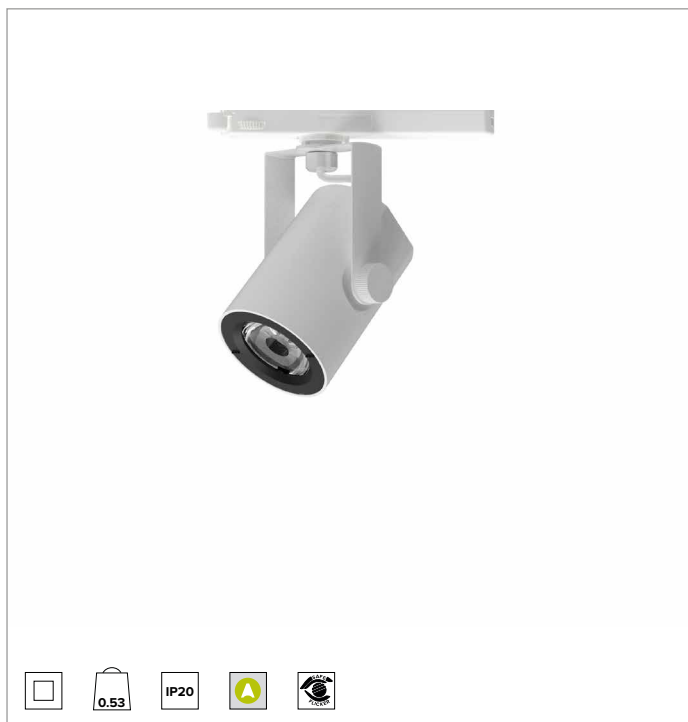

T035NSL930CAPW | RAY 75

Professional adjustable LED projector

	3000K	H(m)	D(m)	Emax(lx)		
	Ra90		10°			
Fixture Power	11W	1	0.17	22320		
Source Flux	957lm	2	0.34	5580		
Fixture Flux	841lm	3	0.51	2480		
Efficacy	79lm/W	4	0.68	1395		
TS1920	Imax=23323cd/klm	Imax	22320cd	5	0.85	893

Beam angles: NSP

Optical efficiency: 88%

Fixture flux: 841lm

Luminous efficacy: 79lm/W

Photobiological safety: Compliant with RG1 low risk group

MECHANICAL CHARACTERISTICS

Painted die-cast aluminium body. Black painted polycarbonate front ring. Adjustable from 0° to -90° on the vertical plane and 359° on the horizontal plane. Mechanical beam locking system on the vertical plane and friction beam locking system on the horizontal plane. The centre of gravity always remains in axis with the track regardless of the aiming.

Colour and finish: Plaster white

Dimensions: 75

Weight: 0.53Kg

Degree of protection: IP20

ELECTRICAL CHARACTERISTICS

CASAMBI electronic driver integrated into the track adapter.

Fixture Power: 11W

Power supply: 220-240Vac 50/60Hz